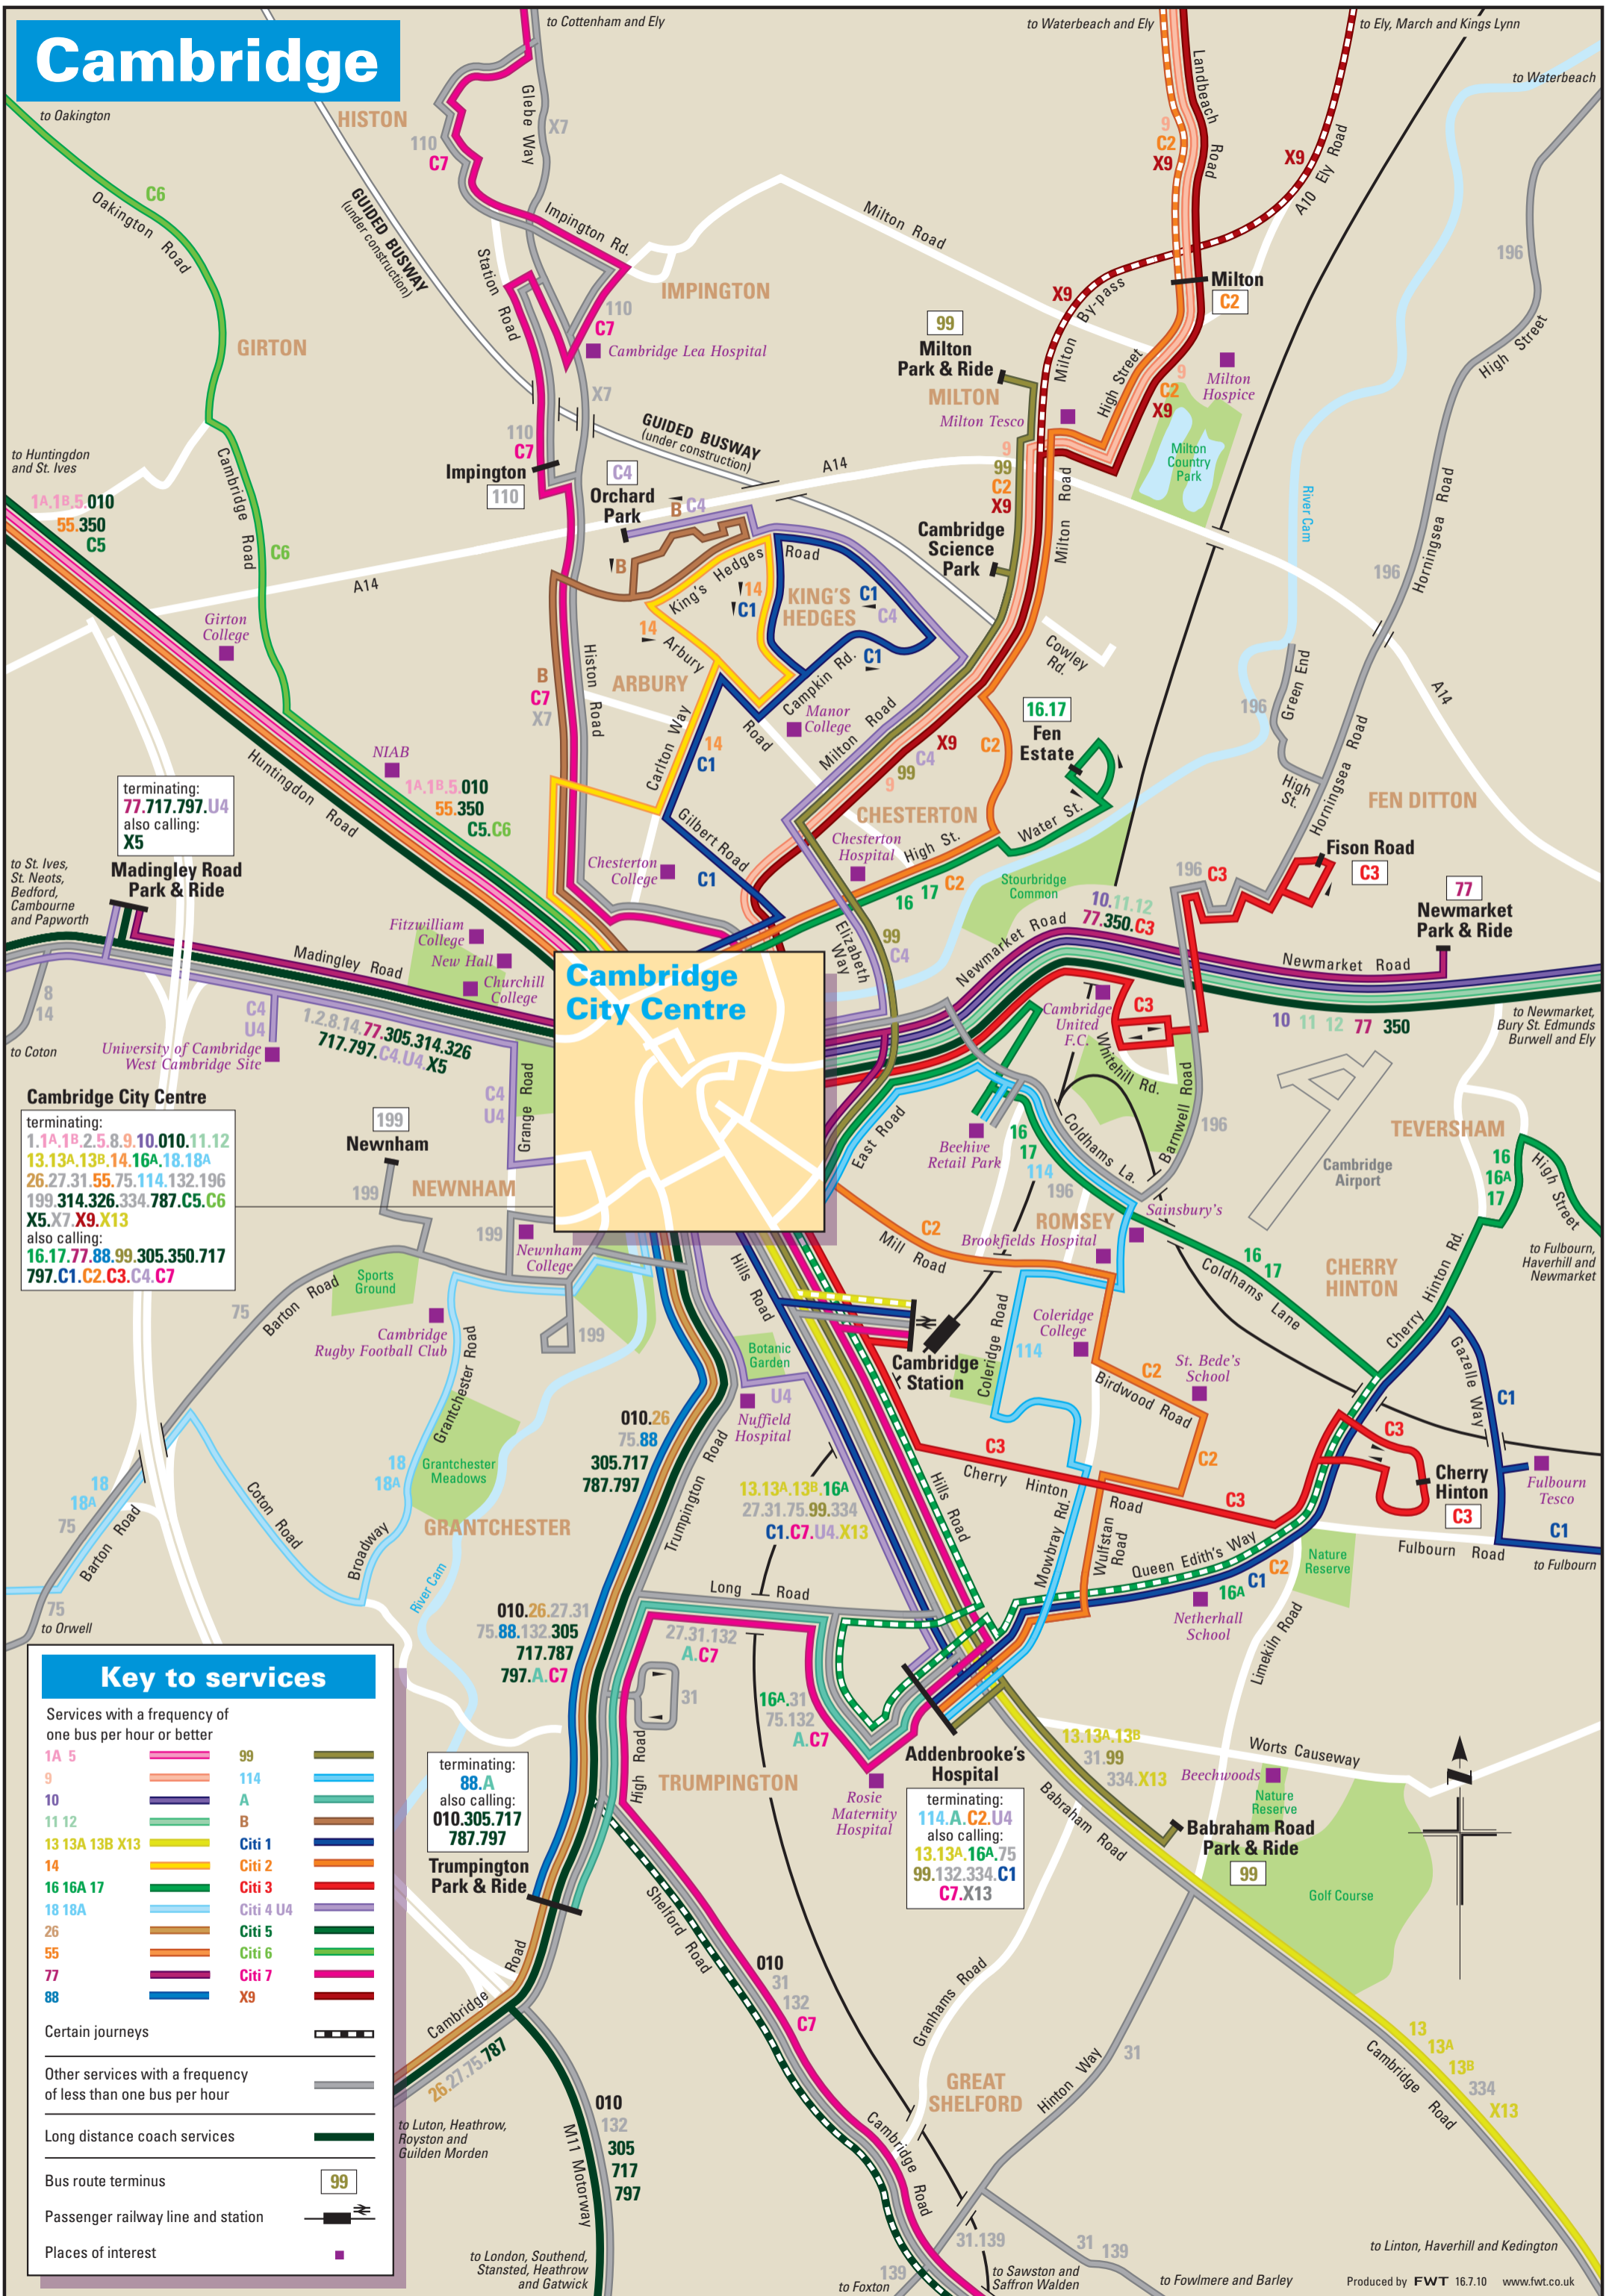

Cambridge

terminating:
77.717.797.U4
also calling:
X5

Madingley Road Park & Ride

Cambridge City Centre

terminating:
1.1A.1B.2.5.8.9.10.010.11.12
13.13A.13B.14.16A.18.18A
26.27.31.55.75.114.132.196
199.314.326.334.787.C5.C6
X5.X7.X9.X13
also calling:
16.17.77.88.99.305.350.717
797.C1.C2.C3.C4.C7

Key to services

Services with a frequency of one bus per hour or better

1A 5	99	99
9	114	114
10	A	A
11 12	B	B
13 13A 13B X13	Citi 1	Citi 1
14	Citi 2	Citi 2
16 16A 17	Citi 3	Citi 3
18 18A	Citi 4 U4	Citi 4 U4
26	Citi 5	Citi 5
55	Citi 6	Citi 6
77	Citi 7	Citi 7
88	X9	X9

Certain journeys:

Other services with a frequency of less than one bus per hour:

Long distance coach services:

Bus route terminus:

Passenger railway line and station:

Places of interest:

terminating:
88.A
also calling:
010.305.717
787.797

Trumpington Park & Ride

terminating:
114.A.C2.U4
also calling:
13.13A.16A.75
99.132.334.C1
C7.X13

Addenbrooke's Hospital